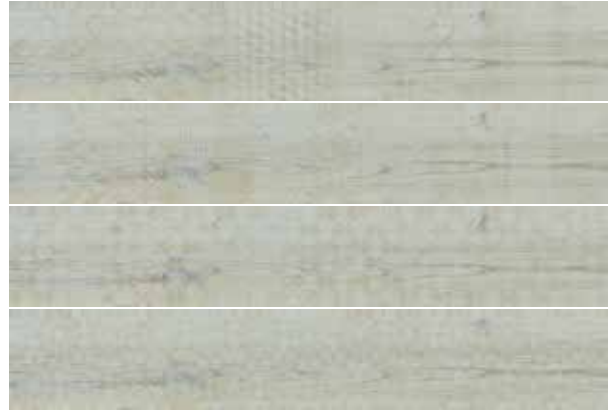

GS-N5082
Beyaz Ahşap Dekor / White Wood Dekor
Weißholzdekor / Bois Blanc Décor
15x90cm / 6"x36"